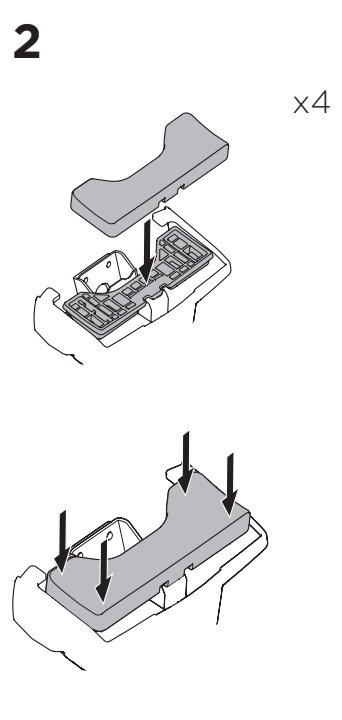

## Kit 145318

PEUGEOT 308 (P5), 5-dr Hatchback, 22- (Without glass roof)

ISO 11154-E

5562192001

Bring your life  
thule.com

THULE WingBar Evo	THULE WingBar Edge	THULE WingBar	THULE SquareBar Evo	<b>Evo X (scale)</b>	<b>Edge X (scale)</b>
<b>PEUGEOT 308 (P5), 5-dr Hatchback, 22-</b>				<b>36</b>	<b>G</b>

THULE ProBar Evo	THULE SlideBar Evo	<b>X (mm/inch)</b>		
<b>PEUGEOT 308 (P5), 5-dr Hatchback, 22-</b>		<b>1011 mm / 39 3/4"</b>		

THULE WingBar Evo	THULE WingBar Edge	THULE WingBar	THULE SquareBar Evo	<b>Evo Y (scale)</b>	<b>Edge Y (scale)</b>
<b>PEUGEOT 308 (P5), 5-dr Hatchback, 22-</b>				<b>30</b>	<b>A</b>

THULE ProBar Evo	THULE SlideBar Evo	<b>Y (mm/inch)</b>		
<b>PEUGEOT 308 (P5), 5-dr Hatchback, 22-</b>		<b>951 mm / 37 1/2"</b>		

	<b>W (mm/inch)</b>	<b>Z (mm/inch)</b>
<b>PEUGEOT 308 (P5), 5-dr Hatchback, 22-</b>	<b>720 mm / 28 3/8"</b>	<b>280 mm / 11"</b>