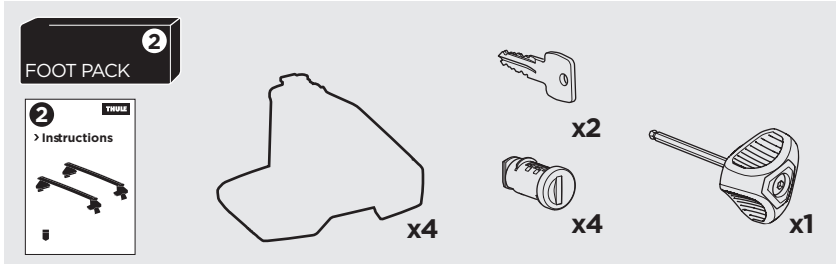

## Kit 145318

PEUGEOT 308 (P5), 5-dr Hatchback, 22- (Without glass roof)

ISO 11154-E

5562192001

Bring your life  
thule.com

THULE WingBar Evo	THULE WingBar Edge	THULE WingBar	THULE SquareBar Evo	<b>Evo X (scale)</b>	<b>Edge X (scale)</b>
<b>PEUGEOT 308 (P5), 5-dr Hatchback, 22-</b>				<b>36</b>	<b>G</b>

THULE ProBar Evo	THULE SlideBar Evo	<b>X (mm/inch)</b>		
<b>PEUGEOT 308 (P5), 5-dr Hatchback, 22-</b>		<b>1011 mm / 39 3/4"</b>		

THULE WingBar Evo	THULE WingBar Edge	THULE WingBar	THULE SquareBar Evo	<b>Evo Y (scale)</b>	<b>Edge Y (scale)</b>
<b>PEUGEOT 308 (P5), 5-dr Hatchback, 22-</b>				<b>30</b>	<b>A</b>

THULE ProBar Evo	THULE SlideBar Evo	<b>Y (mm/inch)</b>		
<b>PEUGEOT 308 (P5), 5-dr Hatchback, 22-</b>		<b>951 mm / 37 1/2"</b>		

	<b>W (mm/inch)</b>	<b>Z (mm/inch)</b>
<b>PEUGEOT 308 (P5), 5-dr Hatchback, 22-</b>	<b>720 mm / 28 3/8"</b>	<b>280 mm / 11"</b>