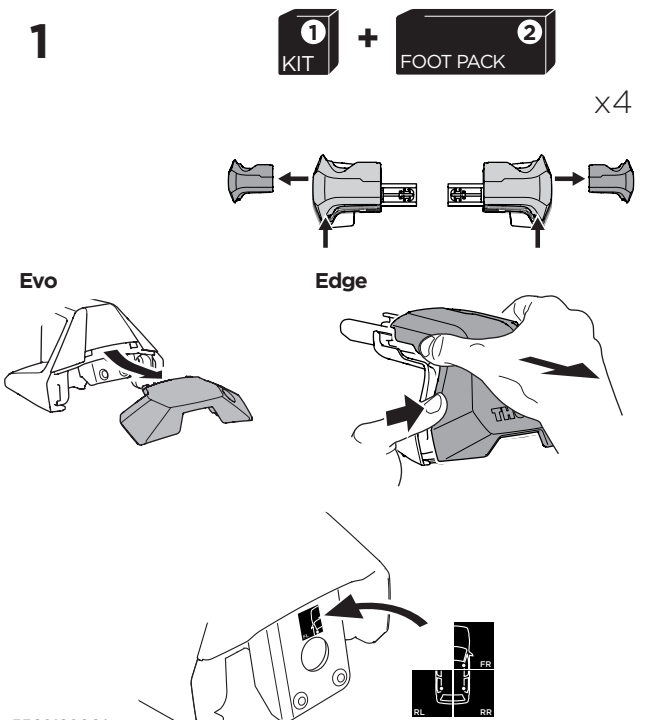

## Kit 145318

PEUGEOT 308 (P5), 5-dr Hatchback, 22- (Without glass roof)

ISO 11154-E

5562192001

Bring your life  
thule.com

THULE WingBar Evo	THULE WingBar Edge	THULE WingBar	THULE SquareBar Evo	<b>Evo X (scale)</b>	<b>Edge X (scale)</b>
<b>PEUGEOT 308 (P5), 5-dr Hatchback, 22-</b>				<b>36</b>	<b>G</b>

THULE ProBar Evo	THULE SlideBar Evo	<b>X (mm/inch)</b>		
<b>PEUGEOT 308 (P5), 5-dr Hatchback, 22-</b>		<b>1011 mm / 39 3/4"</b>		

THULE WingBar Evo	THULE WingBar Edge	THULE WingBar	THULE SquareBar Evo	<b>Evo Y (scale)</b>	<b>Edge Y (scale)</b>
<b>PEUGEOT 308 (P5), 5-dr Hatchback, 22-</b>				<b>30</b>	<b>A</b>