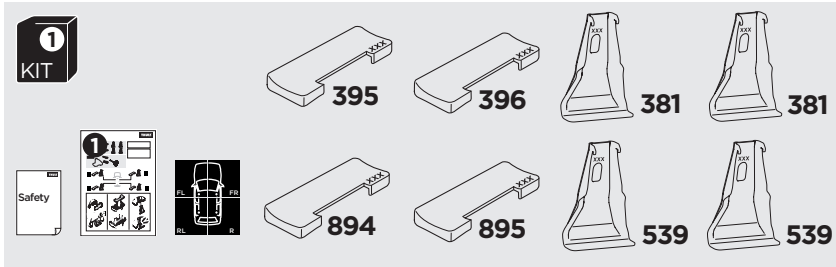

# 1

## Kit 145318

PEUGEOT 308 (P5), 5-dr Hatchback, 22- (Without glass roof)

ISO 11154-E

5562192001

Bring your life  
thule.com

THULE WingBar Evo	THULE WingBar Edge	THULE WingBar	THULE SquareBar Evo	<b>Evo X (scale)</b>	<b>Edge X (scale)</b>
<b>PEUGEOT 308 (P5), 5-dr Hatchback, 22-</b>				<b>36</b>	<b>G</b>

THULE ProBar Evo	THULE SlideBar Evo	<b>X (mm/inch)</b>		
<b>PEUGEOT 308 (P5), 5-dr Hatchback, 22-</b>		<b>1011 mm / 39 3/4"</b>		

THULE WingBar Evo	THULE WingBar Edge	THULE WingBar	THULE SquareBar Evo	<b>Evo Y (scale)</b>	<b>Edge Y (scale)</b>
<b>PEUGEOT 308 (P5), 5-dr Hatchback, 22-</b>				<b>30</b>	<b>A</b>

THULE ProBar Evo	THULE SlideBar Evo	<b>Y (mm/inch)</b>		
<b>PEUGEOT 308 (P5), 5-dr Hatchback, 22-</b>		<b>951 mm / 37 1/2"</b>		

	<b>W (mm/inch)</b>	<b>Z (mm/inch)</b>
<b>PEUGEOT 308 (P5), 5-dr Hatchback, 22-</b>	<b>720 mm / 28 3/8"</b>	<b>280 mm / 11"</b>