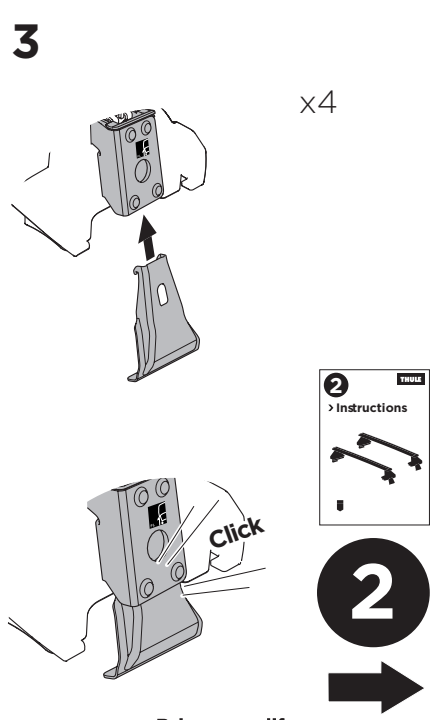

## Kit 145318

PEUGEOT 308 (P5), 5-dr Hatchback, 22- (Without glass roof)

ISO 11154-E

5562192001

Bring your life  
thule.com

THULE WingBar Evo	THULE WingBar Edge	THULE WingBar	THULE SquareBar Evo	<b>Evo X (scale)</b>	<b>Edge X (scale)</b>
<b>PEUGEOT 308 (P5), 5-dr Hatchback, 22-</b>				<b>36</b>	<b>G</b>