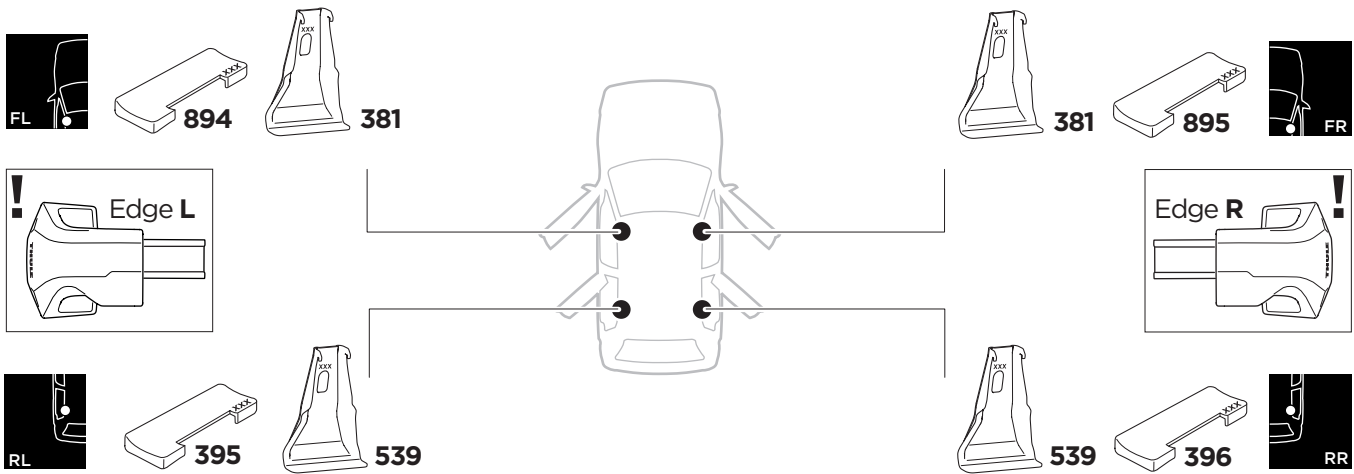

# 1

## Kit 145318

PEUGEOT 308 (P5), 5-dr Hatchback, 22- (Without glass roof)

ISO 11154-E

5562192001

Bring your life  
thule.com

THULE WingBar Evo	THULE WingBar Edge	THULE WingBar	THULE SquareBar Evo	<b>Evo X (scale)</b>	<b>Edge X (scale)</b>
<b>PEUGEOT 308 (P5), 5-dr Hatchback, 22-</b>				<b>36</b>	<b>G</b>

THULE ProBar Evo	THULE SlideBar Evo	<b>X (mm/inch)</b>		
<b>PEUGEOT 308 (P5), 5-dr Hatchback, 22-</b>		<b>1011 mm / 39 3/4"</b>		

THULE WingBar Evo	THULE WingBar Edge	THULE WingBar	THULE SquareBar Evo	<b>Evo Y (scale)</b>	<b>Edge Y (scale)</b>
<b>PEUGEOT 308 (P5), 5-dr Hatchback, 22-</b>				<b>30</b>	<b>A</b>

THULE ProBar Evo	THULE SlideBar Evo	<b>Y (mm/inch)</b>		
<b>PEUGEOT 308 (P5), 5-dr Hatchback, 22-</b>		<b>951 mm / 37 1/2"</b>		

	<b>W (mm/inch)</b>	<b>Z (mm/inch)</b>
<b>PEUGEOT 308 (P5), 5-dr Hatchback, 22-</b>	<b>720 mm / 28 3/8"</b>	<b>280 mm / 11"</b>